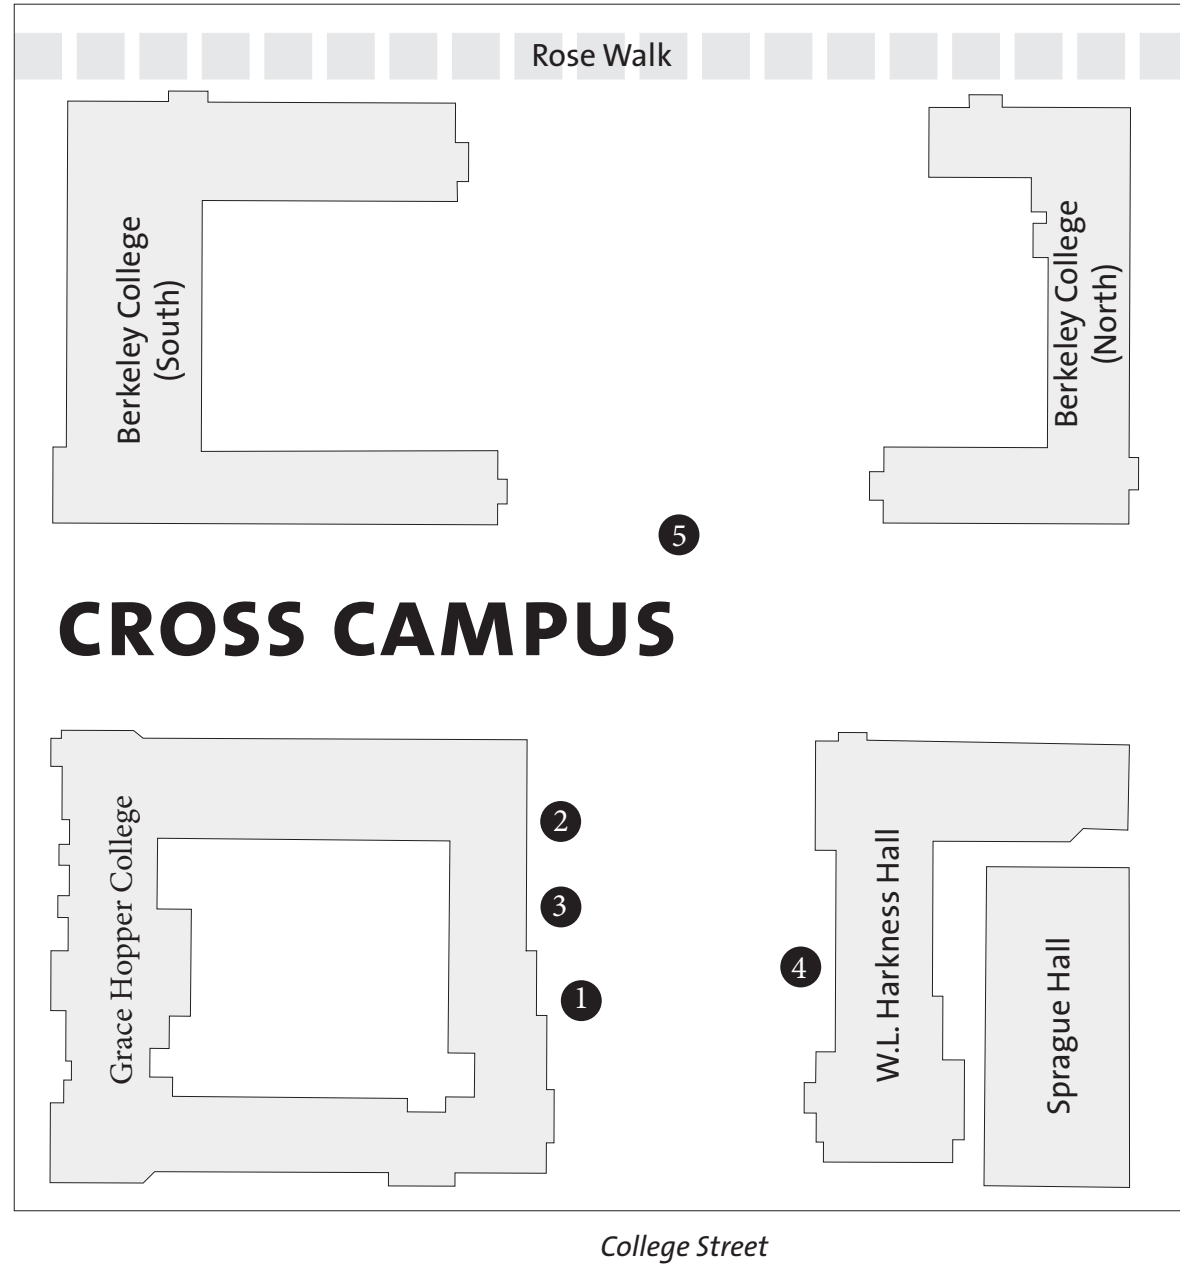

# FIRST-YEAR ORIENTATION • FRIDAY, AUGUST 25, 2017

- 1 Express Lunch
- 2 Sign-up for laundry bag
- 3 Sign-up for refrigerator rental
- 4 Information Fair  
Voter Registration  
Yale Health  
Yale Security  
Yale Transportation options
- 5 Athletics

Elm Street

Wall Street

College Street

Yale