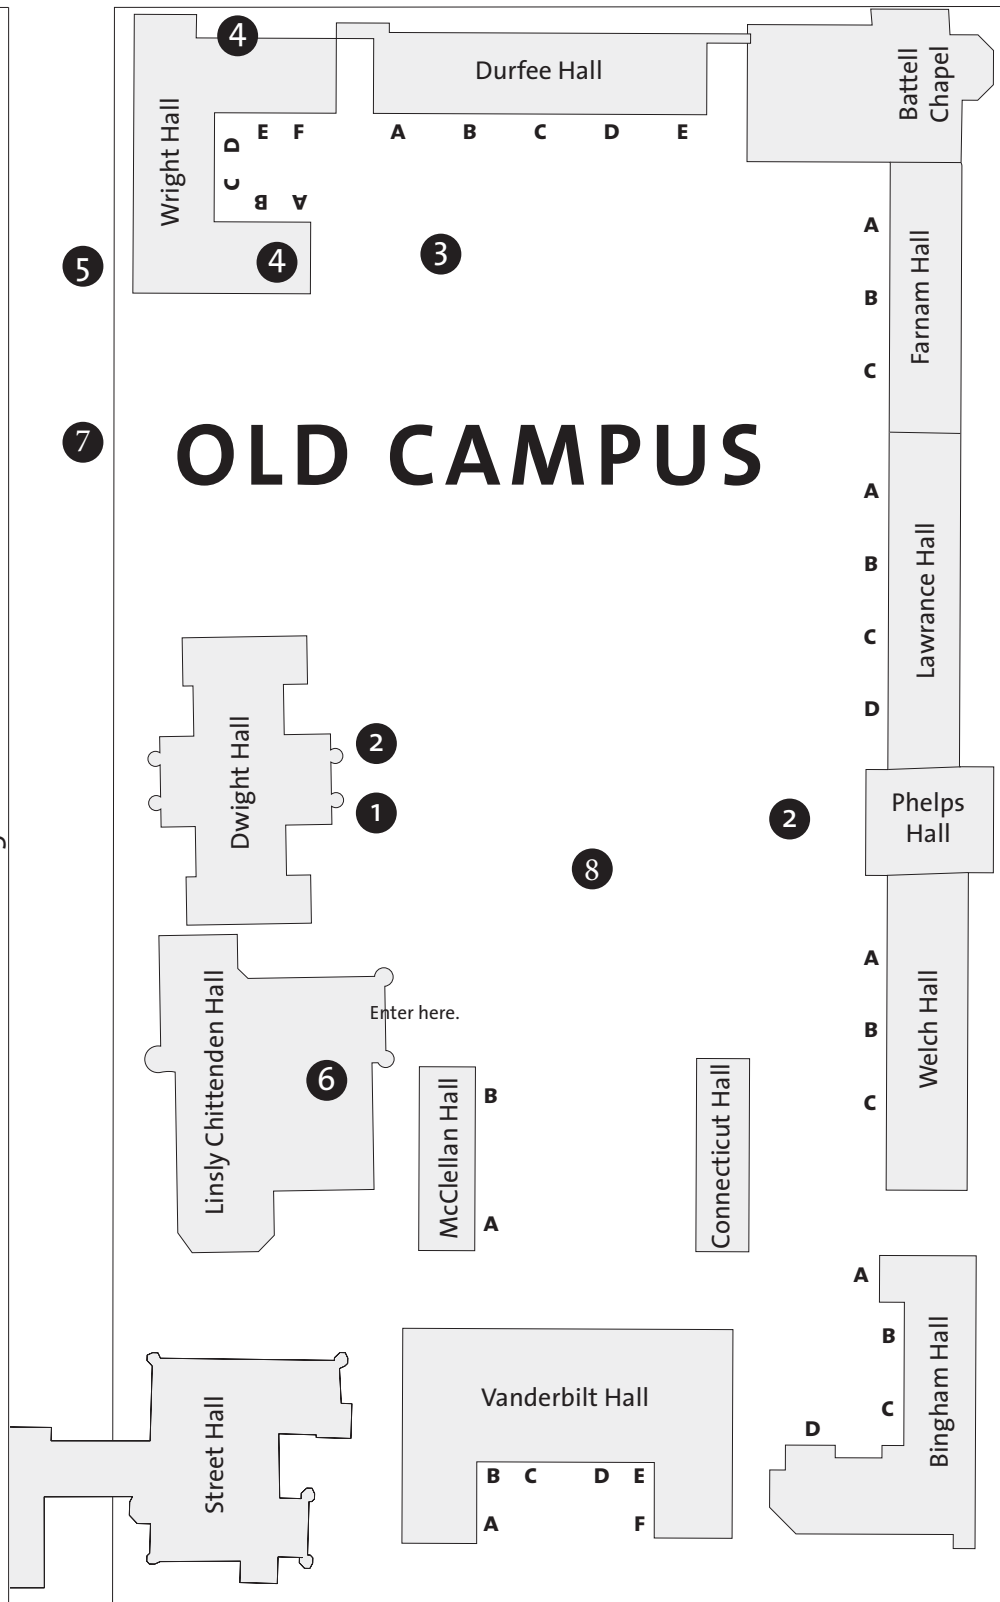

FIRST-YEAR ORIENTATION • FRIDAY, AUGUST 25, 2017

Elm Street

BERKELEY, PIERSON
A, B, C D, E, F

MORSE

- 1 Keys and ID Cards for Old Campus residences
- 2 Information
- 3 Custodial and Facilities Services
- 4 Yale Station Post Office (Basement)
- 5 USPS mobile units. Sign up for post office boxes.
- 6 Computing Sessions
- 7 Pick up prepaid linen packages
- 8 Chaplain's ice cream cart

High Street

Yale

OLD CAMPUS

JONATHAN EDWARDS

EZRA STILES

DAVENPORT

HOPPER, TRUMBULL
A, B, C C, D

College Street

BRANFORD, SAYBROOK
A, B, C D, E, F

Chapel Street